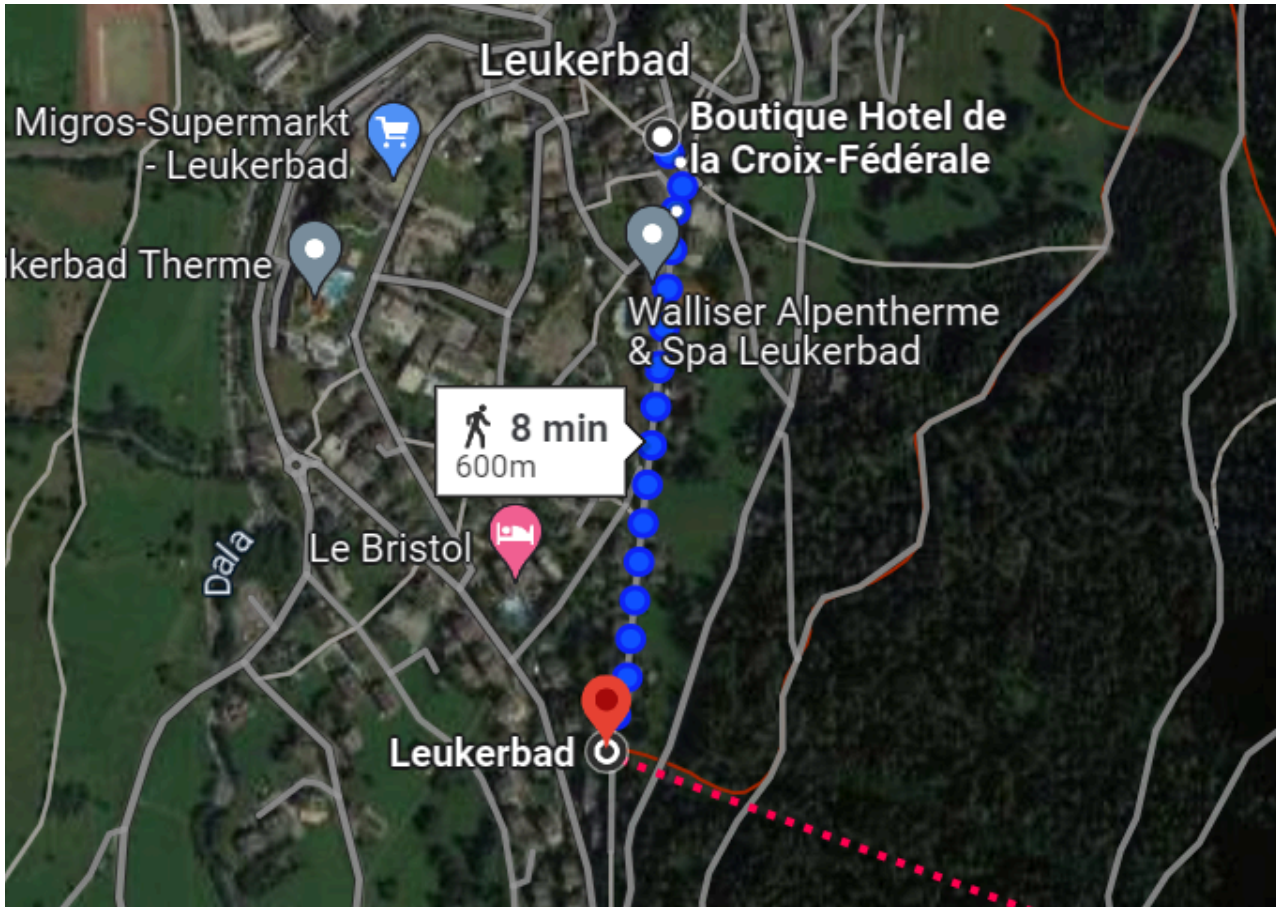

## **Parking Leukerbad Therme**

Parking lot

Ringstrasse 8 · +41 27 472 20 20

Open 24 hours

[GPS - CLICK HERE](#)

# Ladestation Places

**From :** Hotel Croix Fédérale **to**  
Tuftstrasse 30, 3954 Leukerbad, Switzerland

[Click here](#)